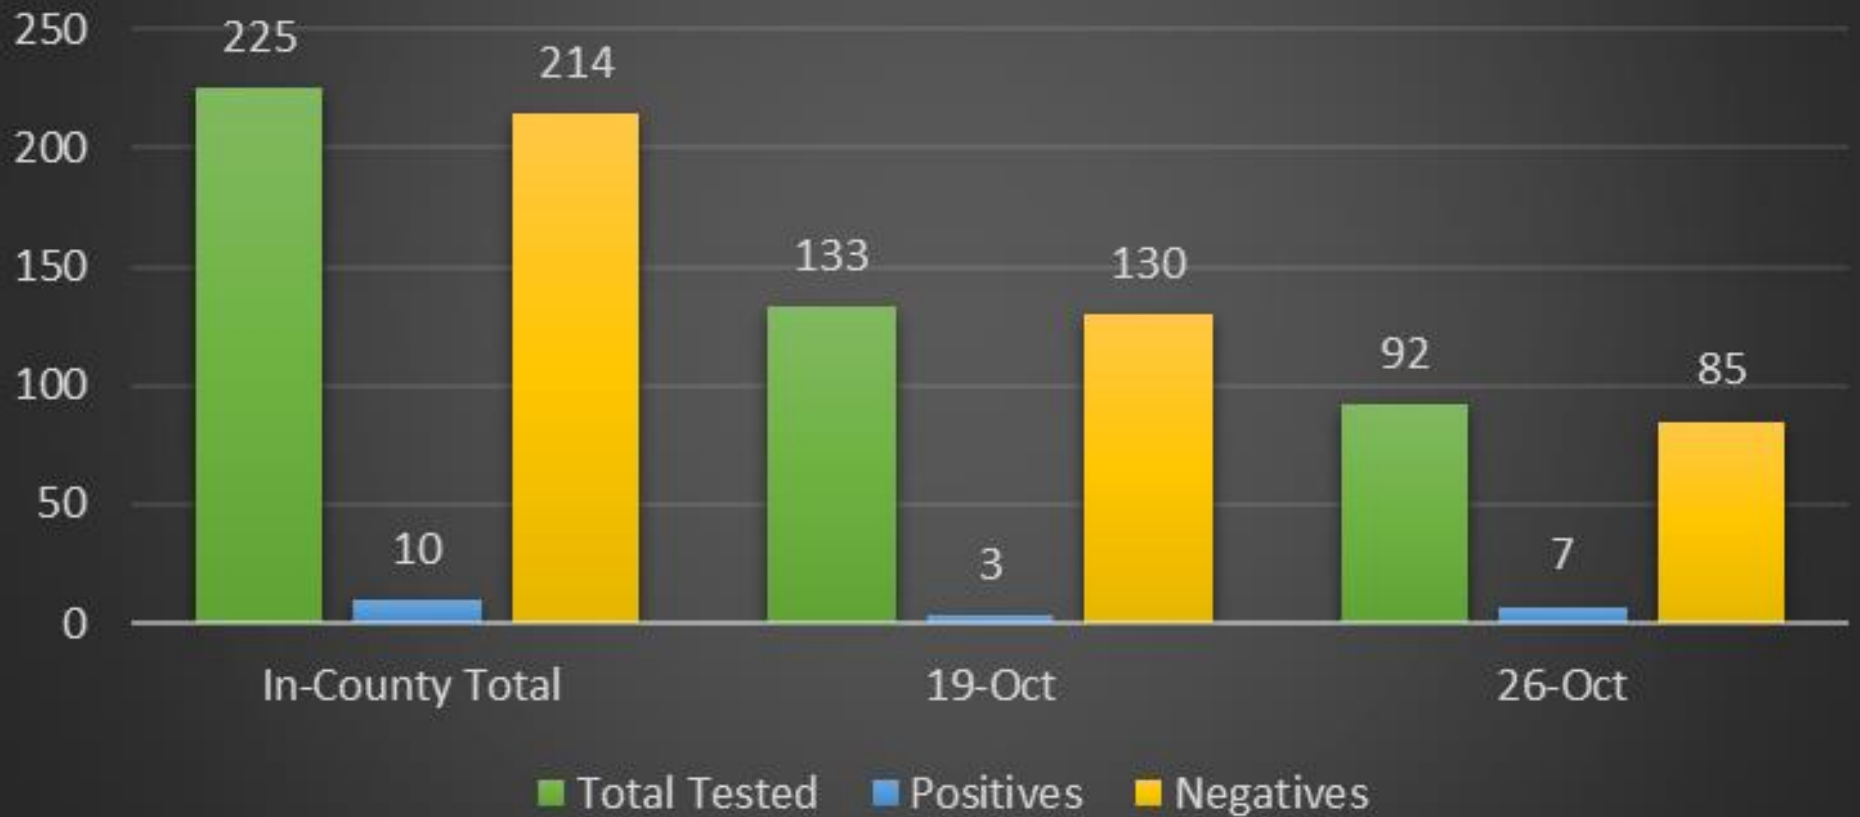

Total For Both Days of Testing Results

Fayette County Residents Pop Up Testing Results

Out of County Residents Pop Up Testing Results

Fayette County Residents Positivity Rate From Pop-Up Testing Events