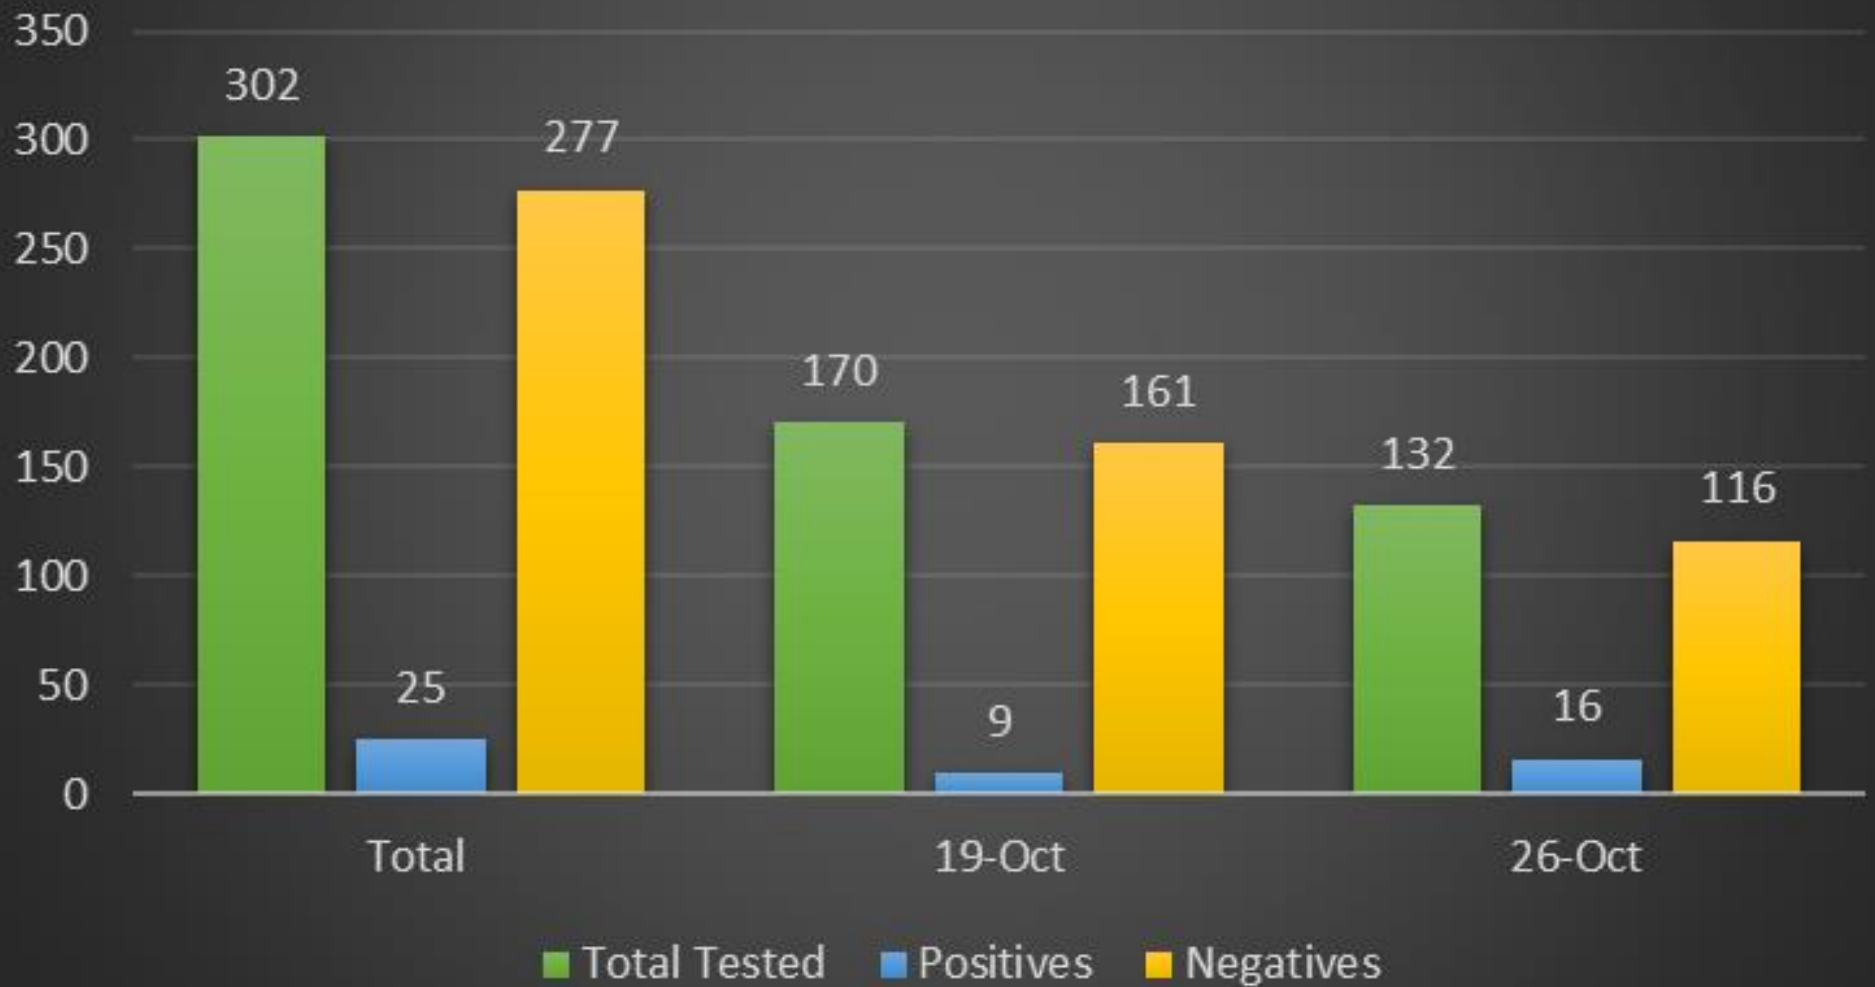

Total For Both Days of Testing Results

Fayette County Residents Pop Up Testing Results

Out of County Residents Pop Up Testing Results

Fayette County Residents Positivity Rate From Pop-Up Testing Events