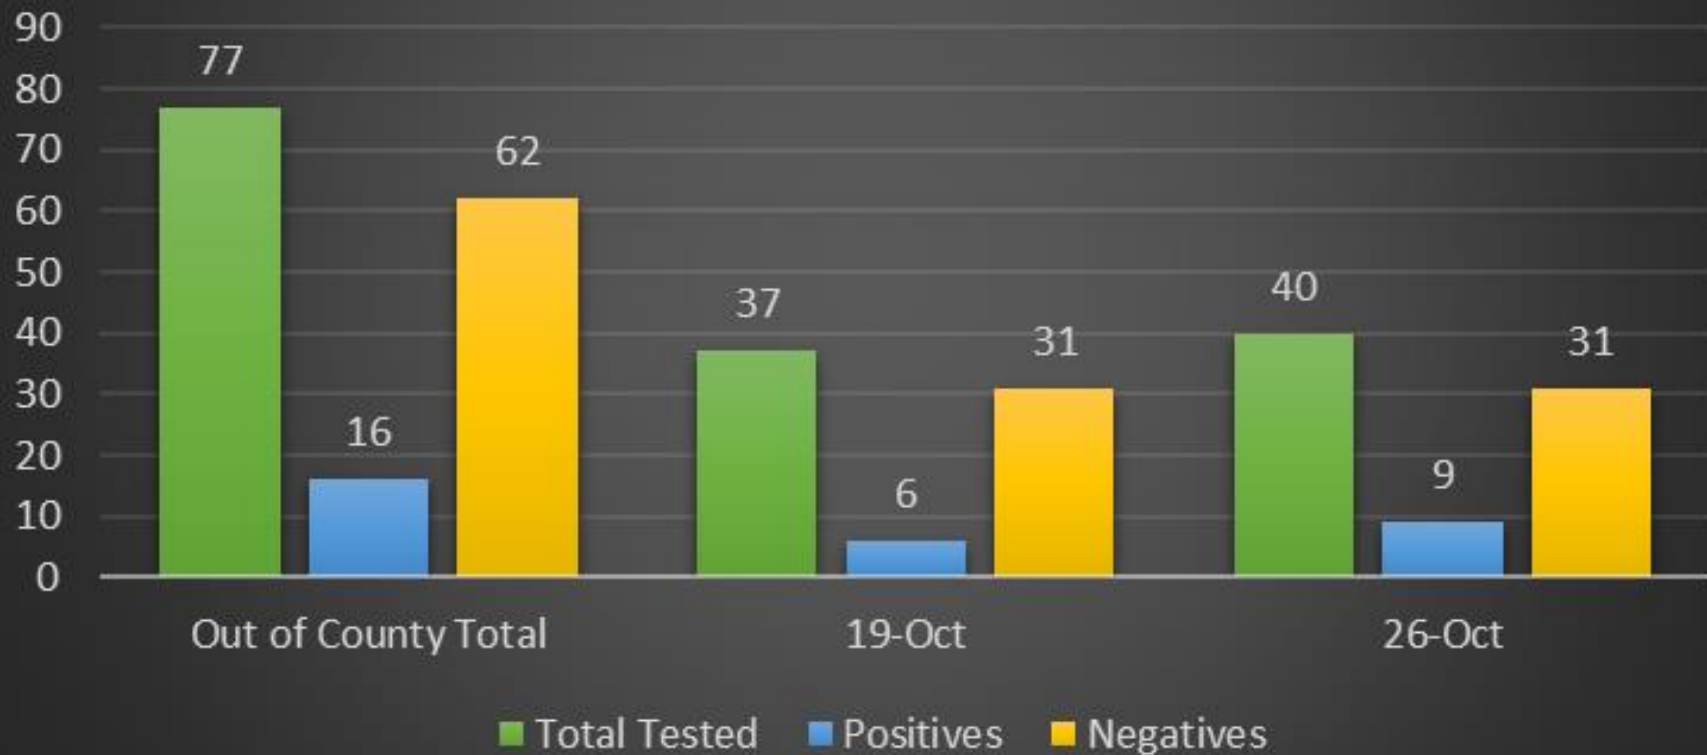

Total For Both Days of Testing Results

Fayette County Residents Pop Up Testing Results

Out of County Residents Pop Up Testing Results

Fayette County Residents Positivity Rate From Pop-Up Testing Events